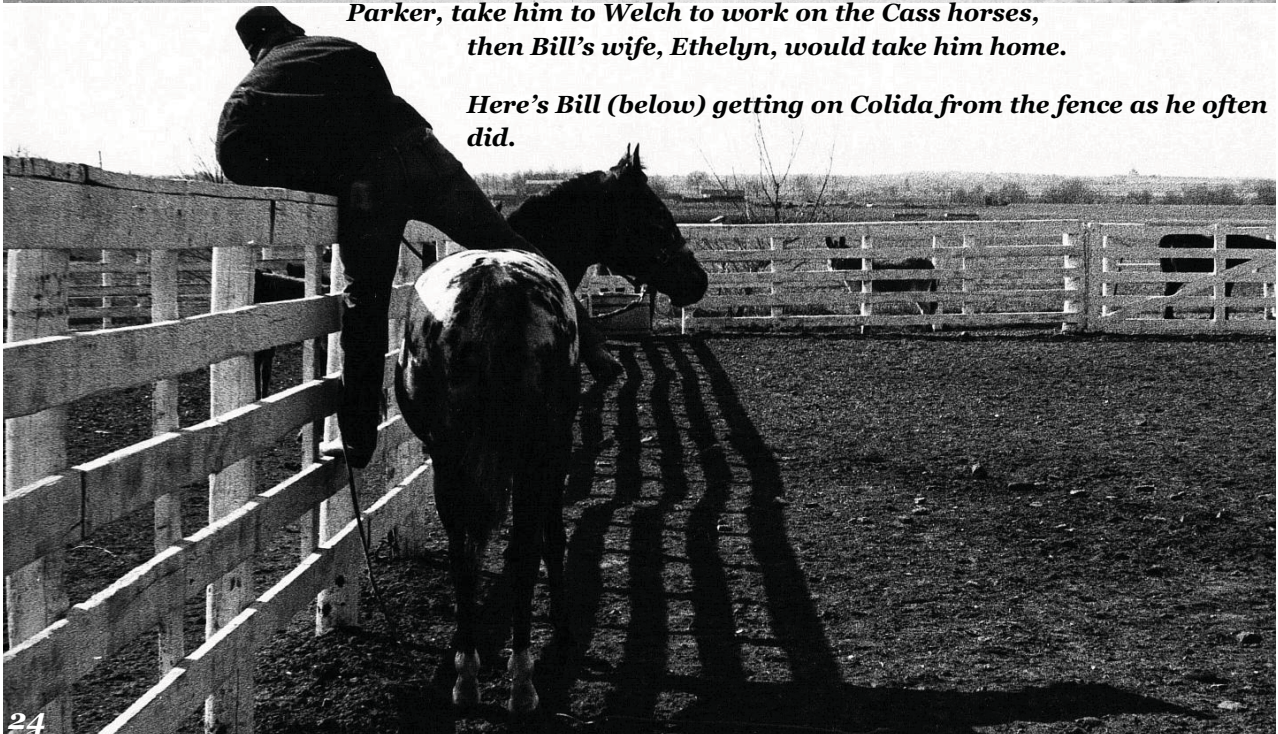

## *Member Spotlight*

*This is blacksmith, Melvin Parker, in his shop which was four miles north of White Oak, OK. (above) These horses were not Bill's. Bill would go get Melvin Parker, take him to Welch to work on the Cass horses, then Bill's wife, Ethelyn, would take him home.*

*Here's Bill (below) getting on Colida from the fence as he often did.*