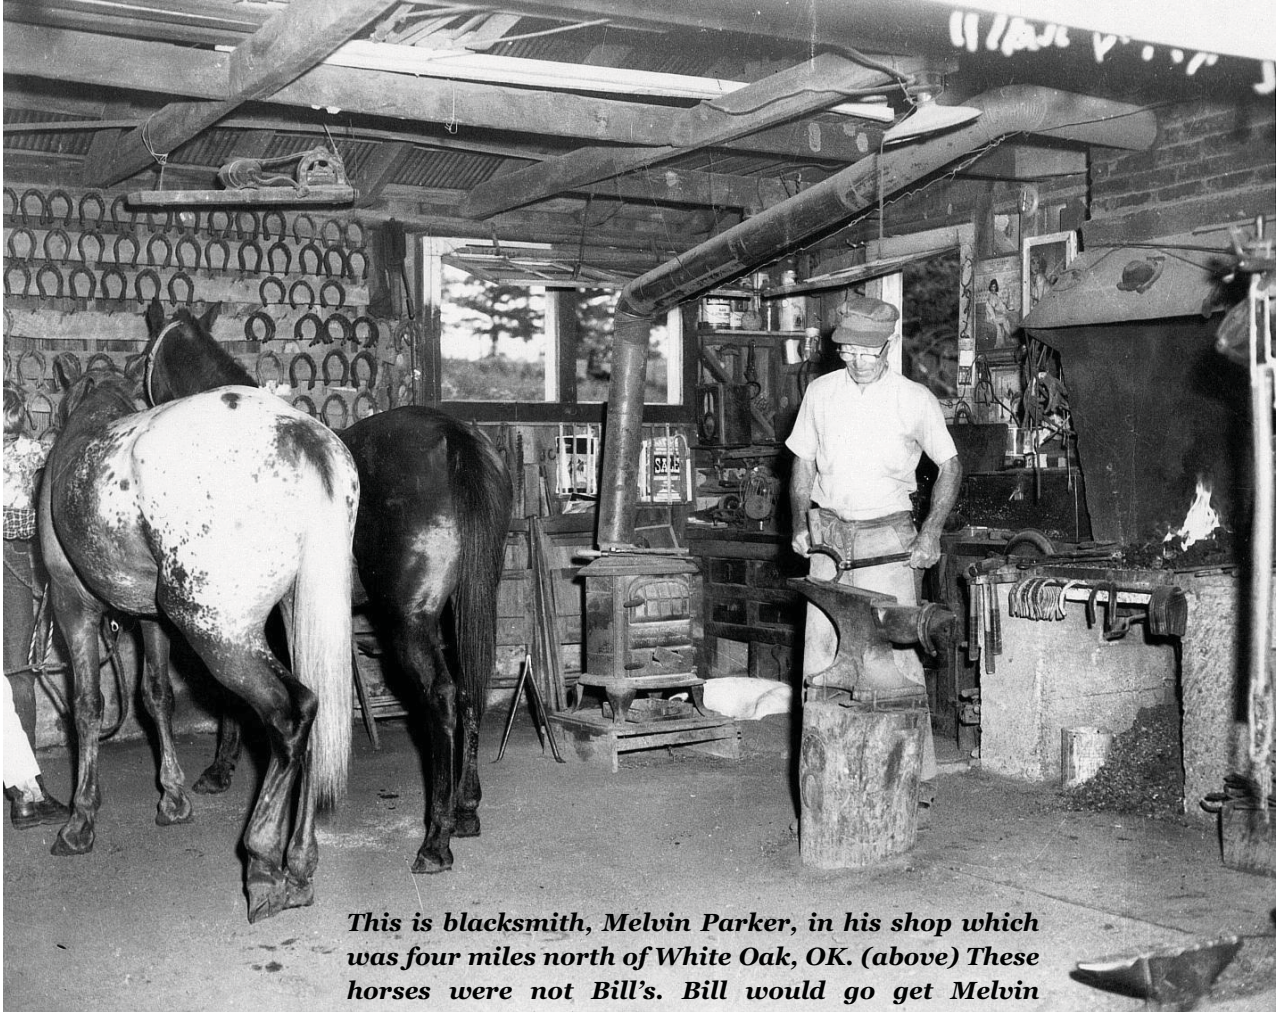

## *Member Spotlight*

*This is blacksmith, Melvin Parker, in his shop which was four miles north of White Oak, OK. (above) These horses were not Bill's. Bill would go get Melvin Parker, take him to Welch to work on the Cass horses, then Bill's wife, Ethelyn, would take him home.*

*Here's Bill (below) getting on Colida from the fence as he often did.*